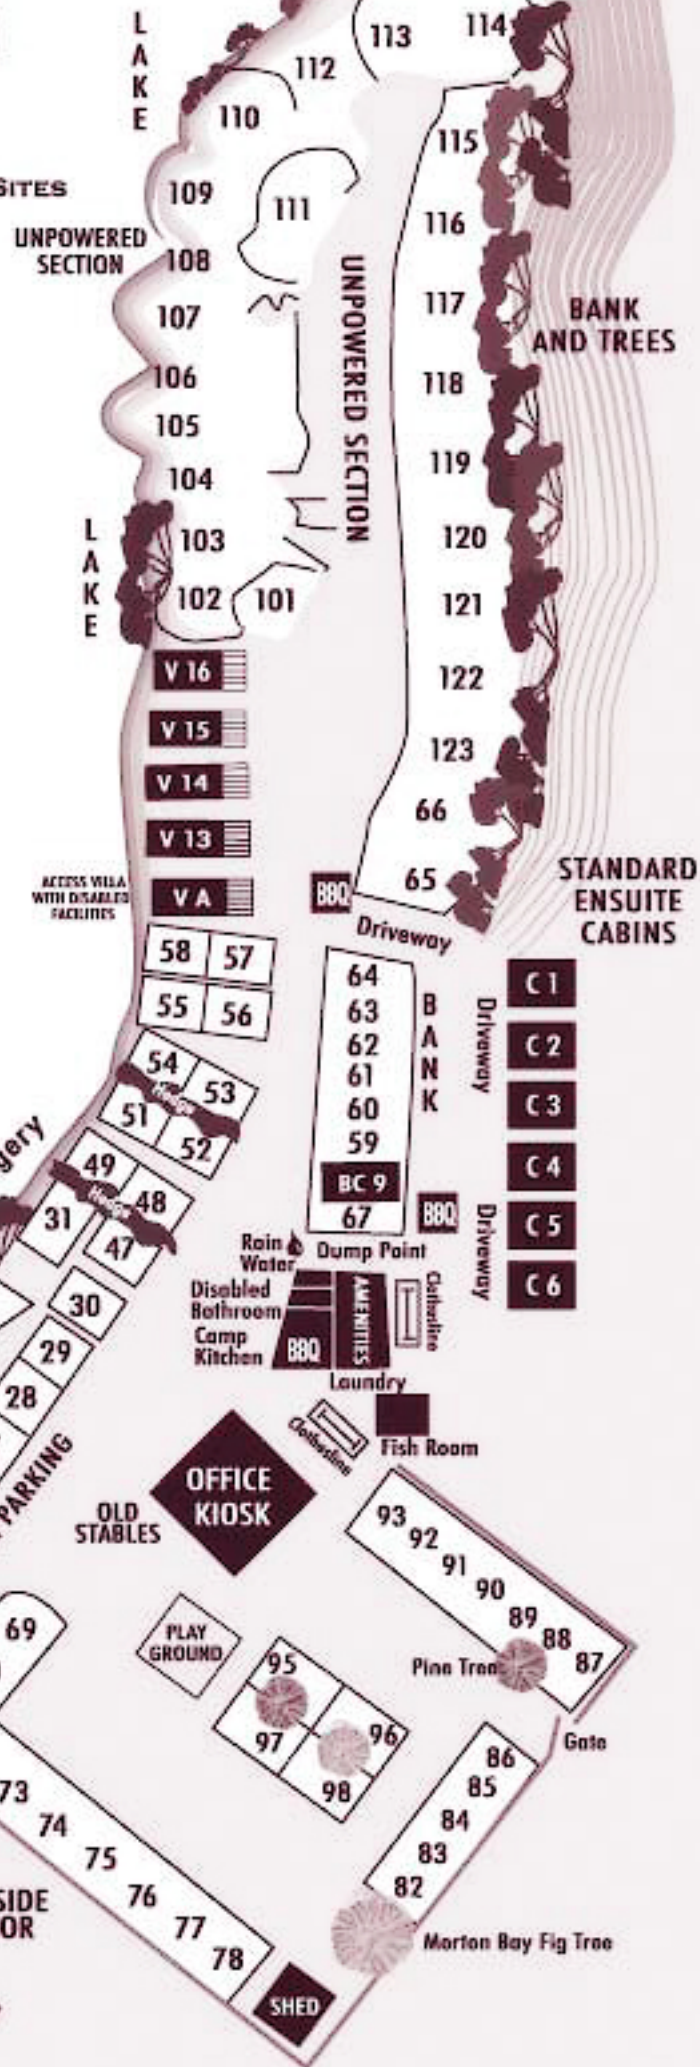

# LAKESIDE TOURIST PARK

4 STAR PARK WITH  
VILLA CABINS & SHELTERED SITES

24 Main Road, Robe SA 5276  
Phone: 08 8768 2193  
Fax: 08 8768 2722

## KEY TO SITES

- C** Standard Ensuite Cabins fully self contained
- V** Villa Cabins fully self contained
- BC** Budget Cabins (no bathroom)
- 1-100** Powered Sites
- 101-123** Un Powered Sites

← TO ADELAIDE, MILLICENT      TO ROBE →

NOTE: THIS MAP IS NOT TO SCALE. GUIDE ONLY